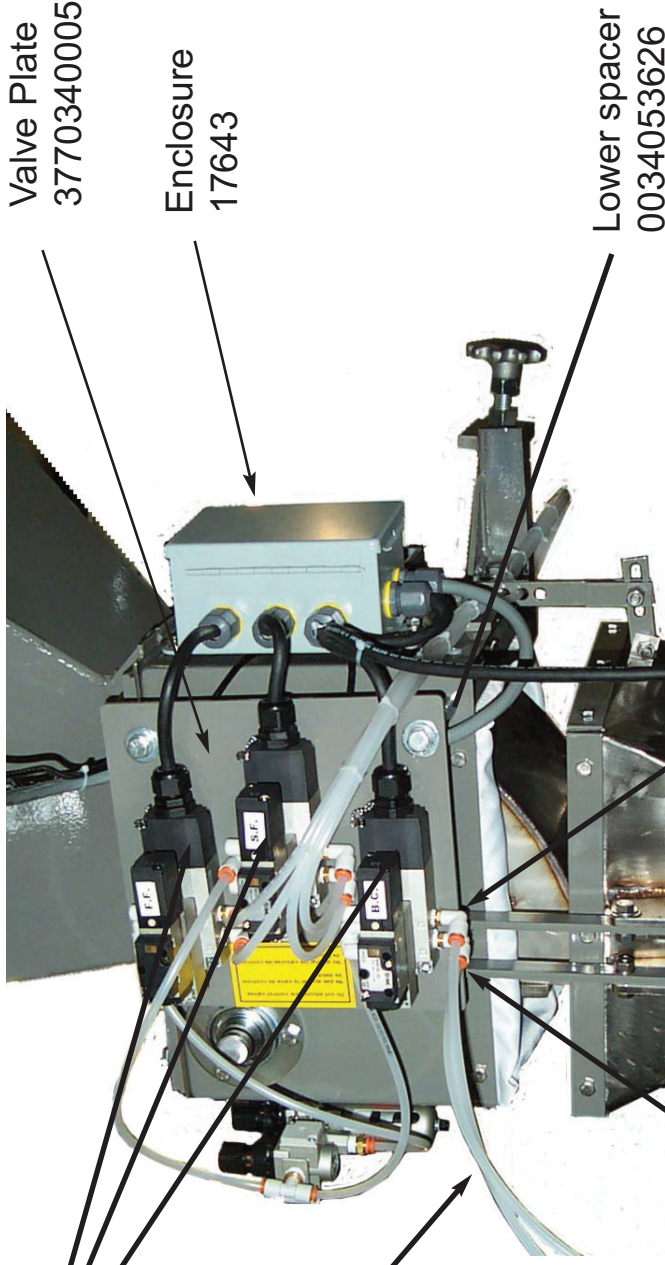

Valves 3 utilized for 2 speed, 2 utilized for single speed

3770870000

Valve 220

3770870220

Valve Plate
3770340005

Enclosure
17643

1/4" air line
8282504444

Lower spacer
0034053626

Muffler 1/8 NPT
1425194

1/4 x 1/8 NPT
Elbow & straight fittings
8282500000