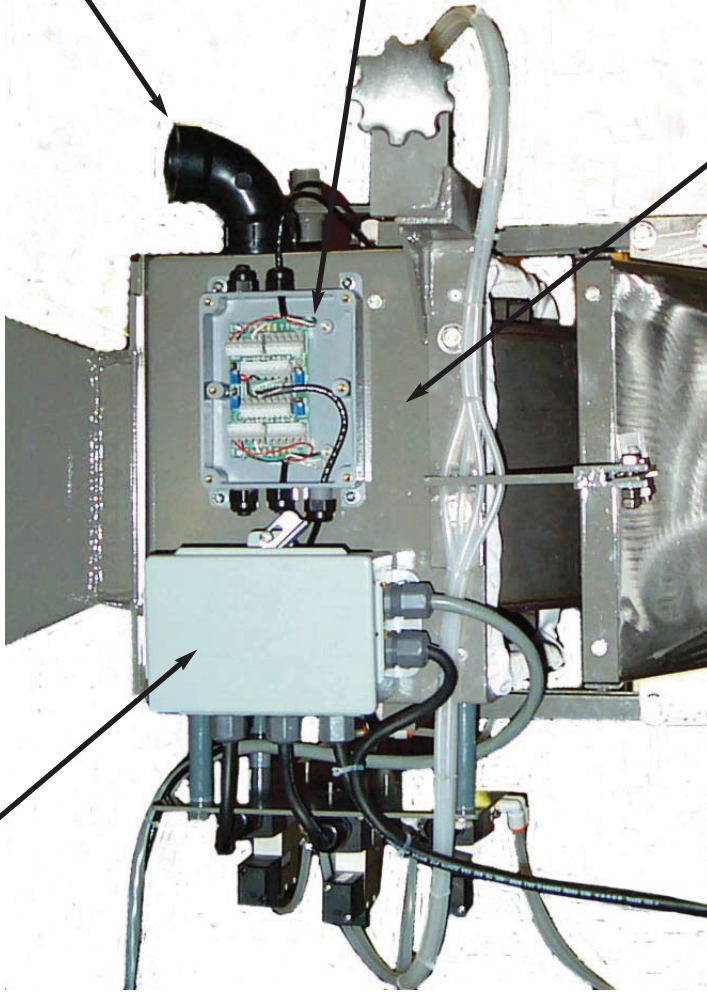

Enclosure
17643

Dust Port
8282509999

Summing Box
7800550604

Scale housing
3770700000MS
3770720000SS