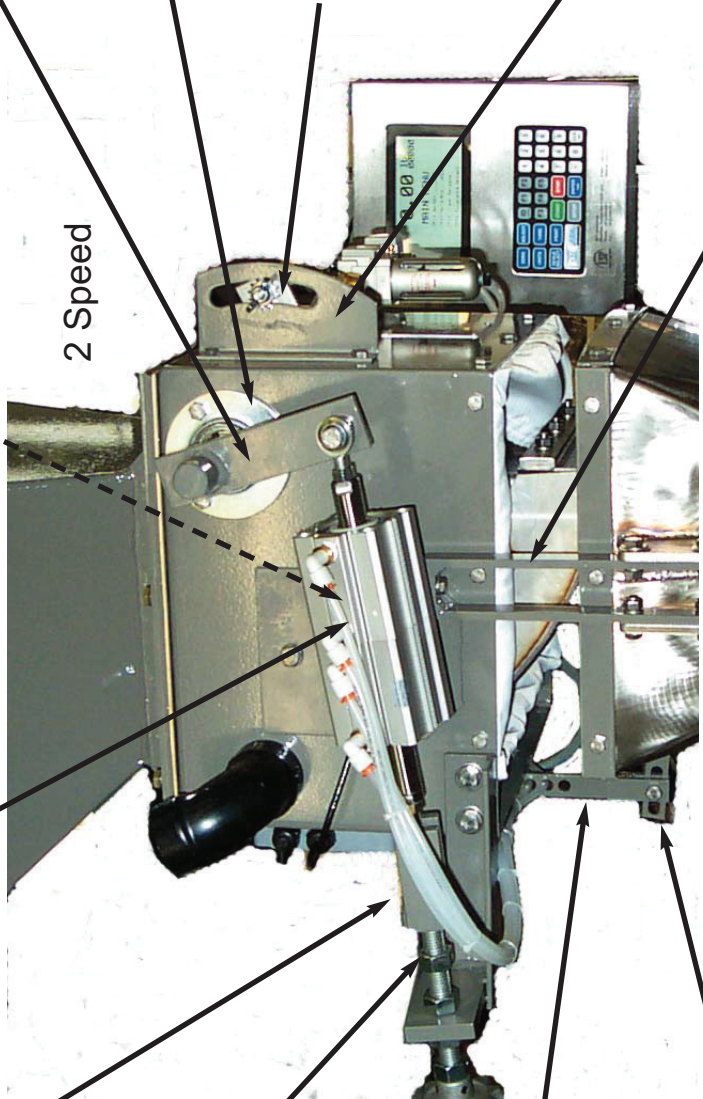

Feed gate cylinder
Two speed
83NQ250GDF145MS
83US19149SS

Rear Clevis
(2 speed only)
3900140000MS
3900140001SS

Rod, gate adjust
3600500000MS
3600500001SS

Adjust knob
7800650001

Sway Link
0423943603MS
0423943604SS

Sway Bracket
0423955501MS
0423955502SS

Feed gate cylinder
Single speed
8332850000MS
8332850001SS

Load Cell behind cylinder
7800550250
Canadian
7800550150

2 Speed

Feed gate handle
3770710000MS
3770710001SS

Feed gate bearing
7052250000

Regulator slide
5418220001MS
5418220002SS

Regulating slide
plate
0418183501MS
0418183502SS

H Bracket
5454480002MS
5454480004SS

Load Cell
7800550250
Canadian
7800550150

Single Speed