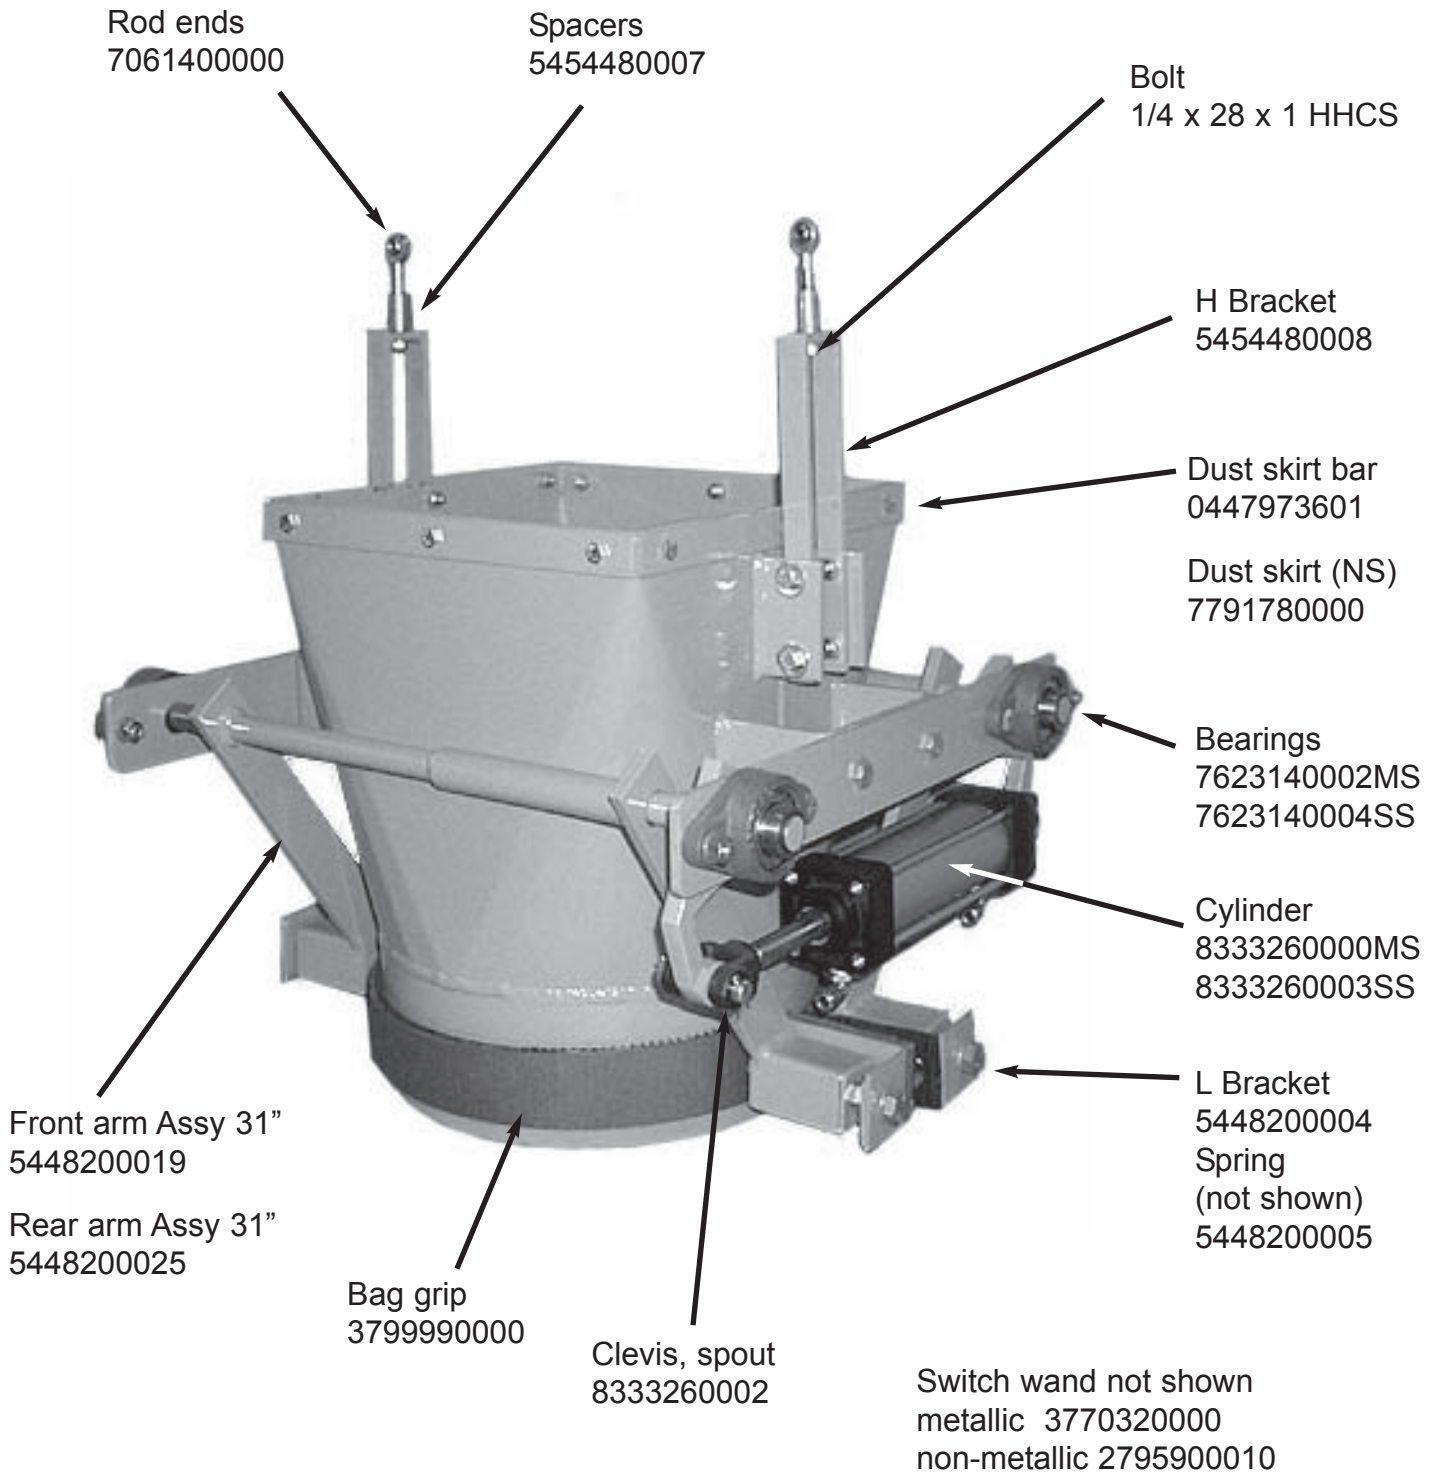

	PART #	DESCRIPTION	CODE	Simplex
50	7061150000	Rod end bearing (2 speed)		
51	7061400000	Rod end 1/4 RH		
52	7061490000	Rod end bearing (1 speed)		
53	7623140002	Spout bearing MS		
	7623140004	Spout bearing SS		
54	7675400003	Flow decal		
55	7791780000	Dust skirt fabric	R	1
56	7800510000	Proximity switch	R	1
57	7800550150	Load Cell #150, Canadian series		
58	7800550250	Load Cell #250, standard series	R	1
59	7800550604	Summing box		
60	7800552003	Fuse 3 AMP	R	10
61	7800650001	Knob		
62	7800700000	Timer	R	1
63	7800800003	Socket Timer/relay		
64	7800800110	Relay	R	1
65	8282500000	Brass fittings elbow or straight	R	15
66	8282504444	1/4" airline	R	30'
67	8282509999	Vent dust port		
68	8332850000	Gate cylinder (1 speed) MS	R	1
	8332850001	Gate cylinder (1 speed) SS	R	1
69	8333260000	Spout cylinder MS		
	8333260003	Spout cylinder SS		
70	83NC1A200-PS	Seal kit, spout MS	R	1
	83CG5N50SRPS	Seal kit, spout SS	R	1
71	8333260002	Clevis spout		
72	83NQ250GDF145	Gate cylinder (2 speed) MS	R	1
73	83US19149	Gate cylinder (2 speed) SS	R	1
74	9250400000	Weight box cover		
75	9267080000	Weight box		
76	9500150000	Bulb	R	10
77	9500150100F	Selector switch		
78	9500150131F	Red cycle light		
79	9500150134F	Green "on" pilot		
80	9500380000	Terminal block		
81	9500410000	Terminal ground		
82	9500440000	Terminal fuse holder		
	83CQ2B50-PS	Seal kit 2 speed gate cylinder MS or SS	R	2

2 Speed

Feed gate handle
3770710000MS
3770710001SS

Feed gate bearing
7052250000

Regulator slide
5418220001MS
5418220002SS

Regulating slide
plate
0418183501MS
0418183502SS

H Bracket
5454480002MS
5454480004SS

Load Cell
7800550250
Canadian
7800550150

Single Speed

AO by Circumference DUST TIGHT SPOUT

CENTER GRIP SPOUT